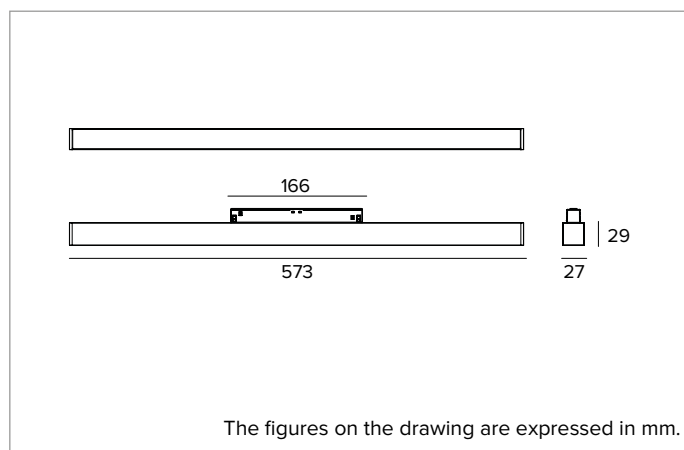

SOURCE

LED Engine made of linear LED boards Ra90. 2700K-3500K on request.

Energy efficiency class: E

Nominal power: 12W

Nominal flux: 1500lm

Colour rendering index: 90

Rf: 91.4

Rg: 100.8

CCT nominal: 3000K

SDCM: 2

Lifetime (L80/B10): >50000h tq +25°C

ILLUMINOTECHNICAL CHARACTERISTICS

Diffused light: white highly reflective MCPET reflector and opaline polycarbonate Louver screen.

Emission: OPAL

Optical efficiency: 62%

Fixture flux: 934lm

Luminous efficacy: 72lm/W

Photobiological safety: Compliant with RG1 low risk group

MECHANICAL CHARACTERISTICS

Painted extruded aluminium body available in two different lengths.

Colour and finish: Plaster white

Dimensions: L=573mm

Weight: 0.37Kg

Version: ON-OFF

Degree of protection: IP20

ELECTRICAL CHARACTERISTICS

Electronic ON-OFF power supply for track.

Fixture Power: 13W

Power supply: 48Vdc

Insulation Class: CLASS 3

Class F: YES

SAFE FLICKER: PstLM=<1 and SVM=<0.4 (IEC TR 61547-1 and IEC TR 63158), to ensure a more comfortable and safe light

Ambient temperature: 0°C / +25°C

INSTALLATION

Quick coupling system for mounting the product on the track. The trimless deep version of the track allows for hidden installation of fixtures for a flush light effect.

NOTES

Not polarized fixture. 110-277Vac version available on request.

WARRANTY

5 years.

WARNING

Luminaire designed for disposal/recycling at end-of-life. Replaceable (LED only) light source by a professional. Replaceable control gear by a professional.

Due to the technological evolution of the electronic components, the data provided may be updated, and as such, confirmation must be requested during the order process.

Luminous flux and power supply have +/-10% tolerances with respect to the indicated value. tq +25°C (CIE 121).

We reserve the right to make technical changes.

Targetti Sankey S.r.l.
Via Pratese, 164
50145 Firenze - Italy
Tel: +39 055 37911
targetti.com
targetti@targetti.com

CCIAA Firenze
Share Capital:
€ 500.000,00
VAT N. (IT):
01537660480
R.E.A.: FI-275656

TARGETTI